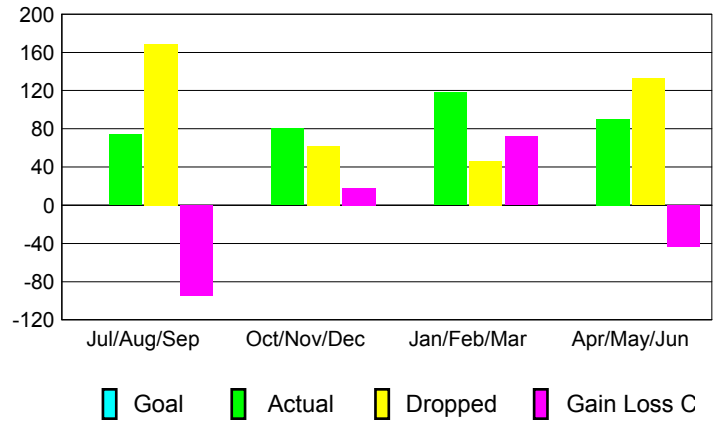

Club Results 2012-2013

Goal, New, Dropped, Gain/Loss

MEMBERSHIP

Month	Net Memb Goal	Actual New Memb	Actual Dropped Memb	Gain/Loss of Memb
2012-2013				
Jul/Aug/Sep	0	74	169	-95
Oct/Nov/Dec	0	80	62	18
Jan/Feb/Mar	0	118	46	72
Apr/May/June	0	90	133	-43
Totals	0	362	410	-48

Membership Results 2012-2013

Goal, New, Dropped, Gain/Loss

YTD Status Quo Clubs 2012-2013

Status Quo Clubs Compared to Status Quo Members

Gender Comparison 2012-2013

Club Gain/Loss 2012-2013

Membership Gain/Loss 2012-2013